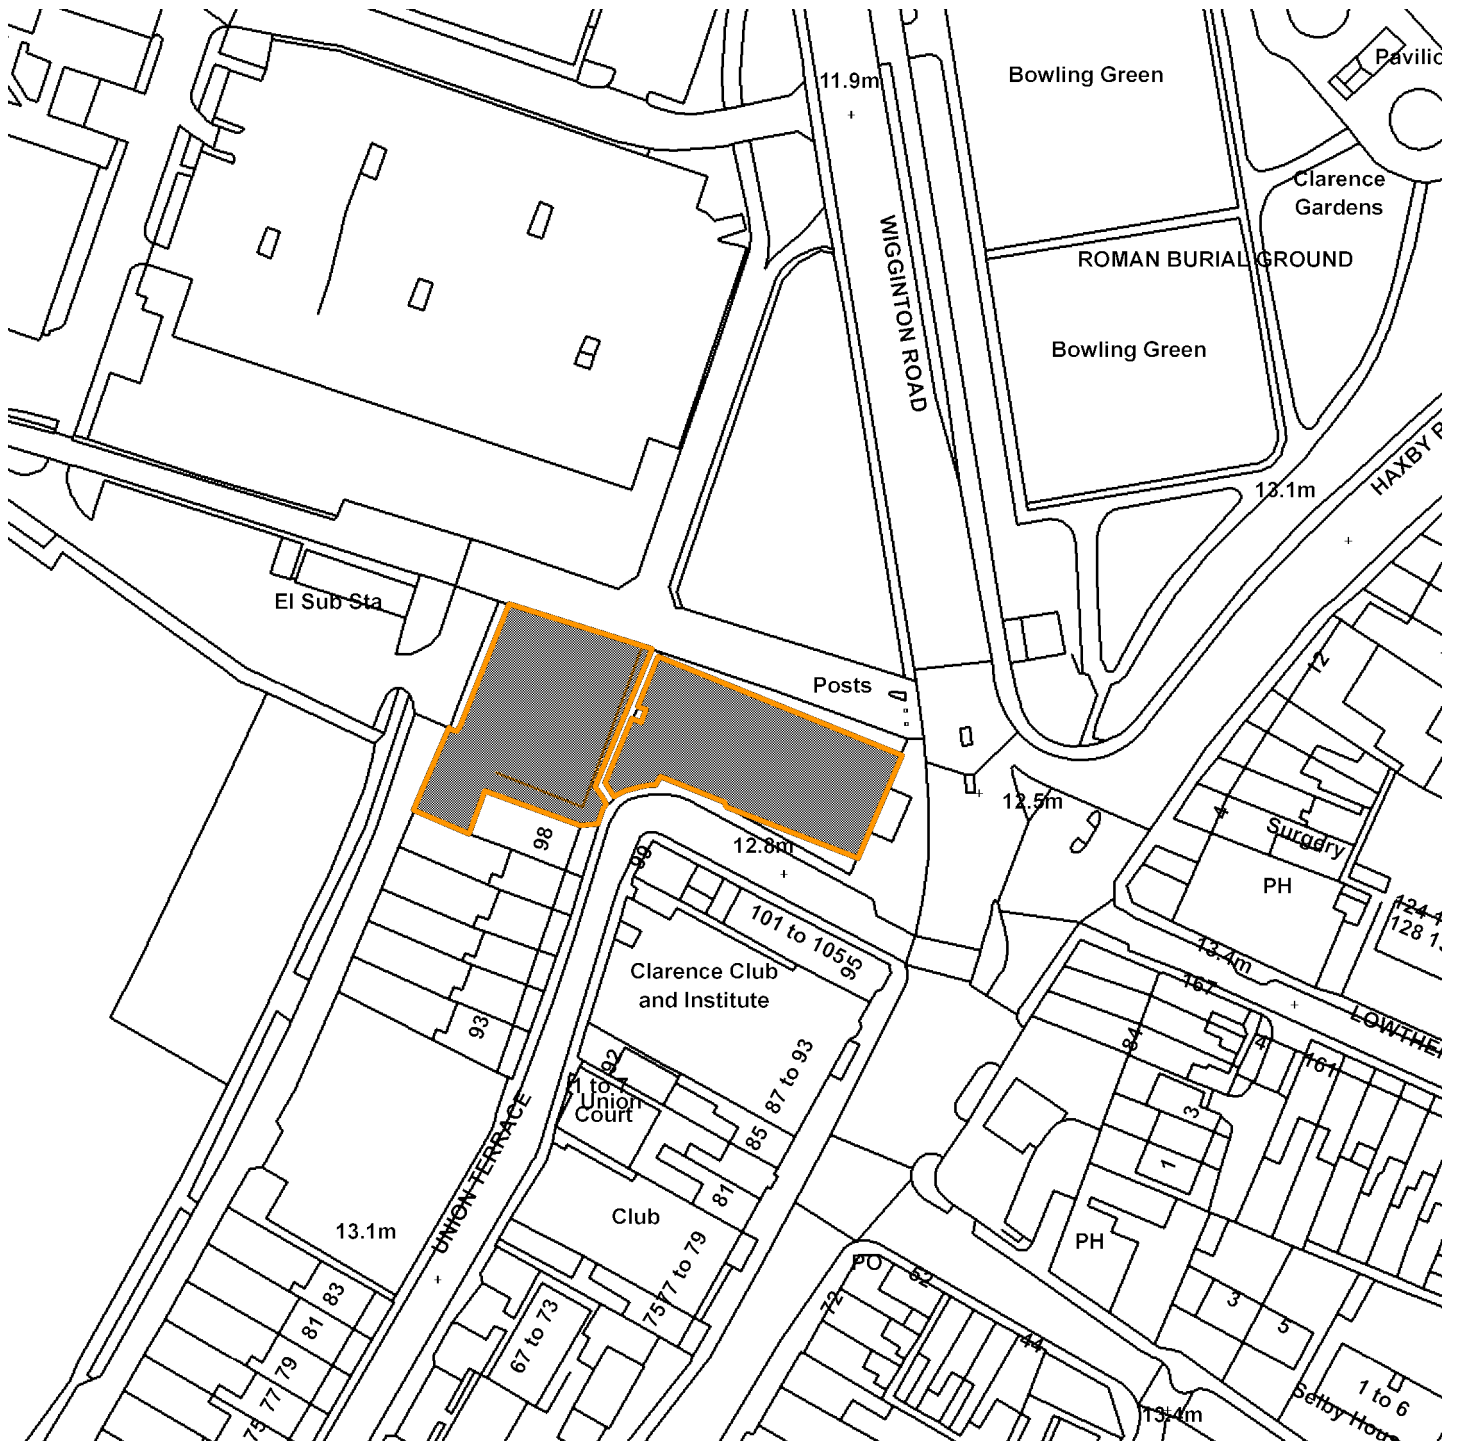

16/01540/FULM

Groves Chapel, Union Terrace, York

Scale : 1:1084

Reproduced from the Ordnance Survey map with the permission of the Controller of Her Majesty's Stationery Office © Crown Copyright 2000.

Unauthorised reproduction infringes Crown Copyright and may lead to prosecution or civil proceedings.

Organisation	City of York Council
Department	CES
Comments	Location Plan
Date	23 August 2016
SLA Number	Not Set